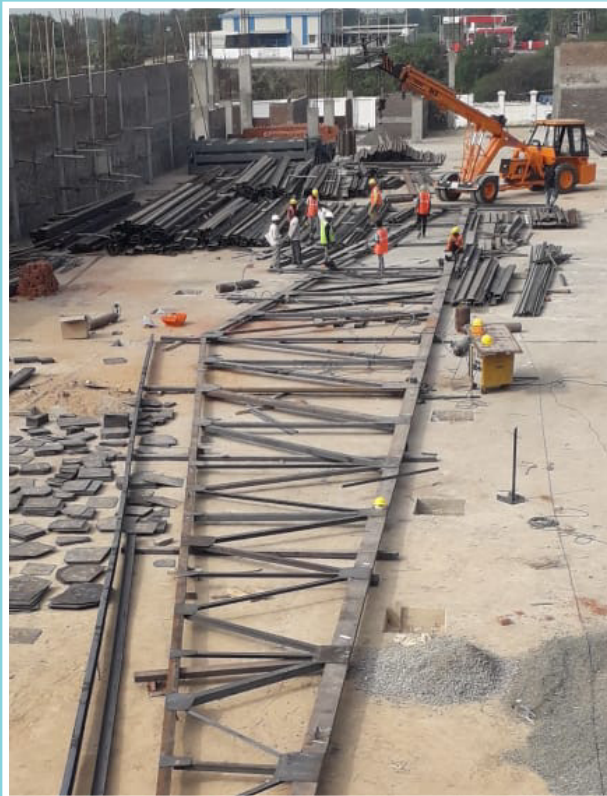

Our Services

Turnkey Projects

Construction

Interior Architecture

Engineering